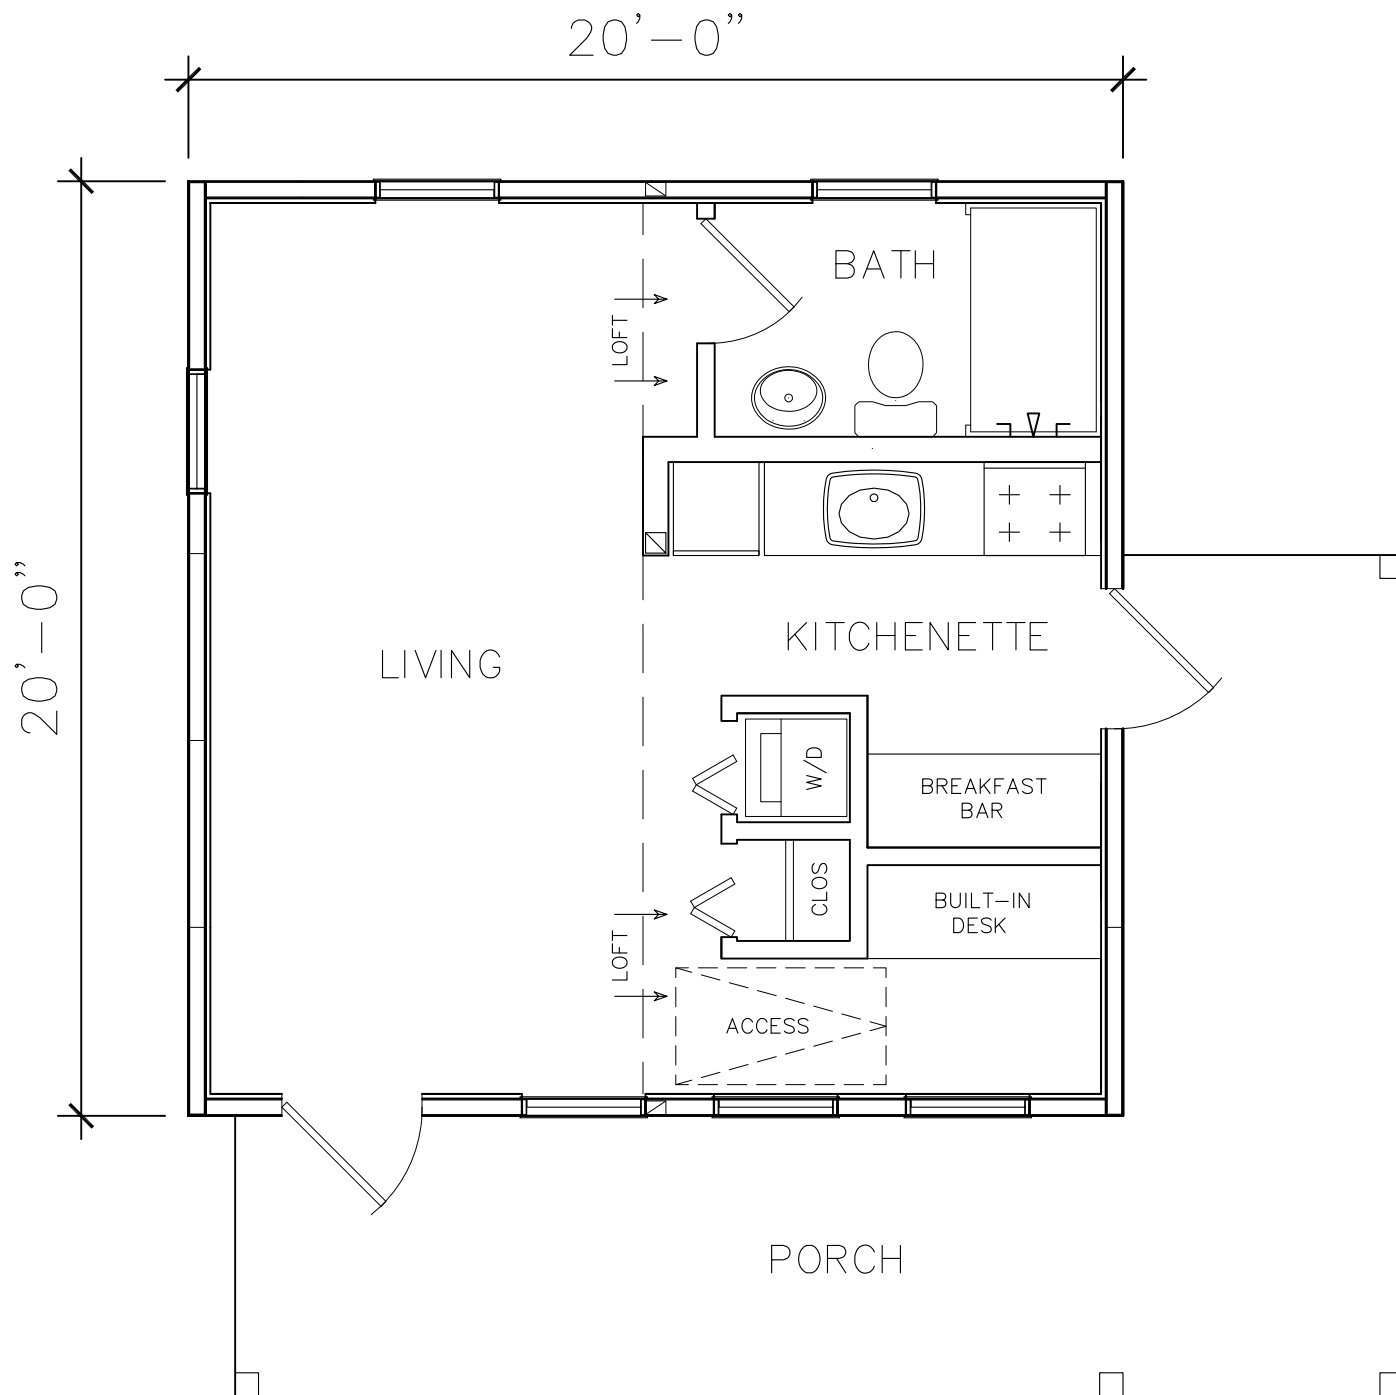

GUEST COTTAGE

FLOOR PLAN
LIVING AREA: 600 S.F.