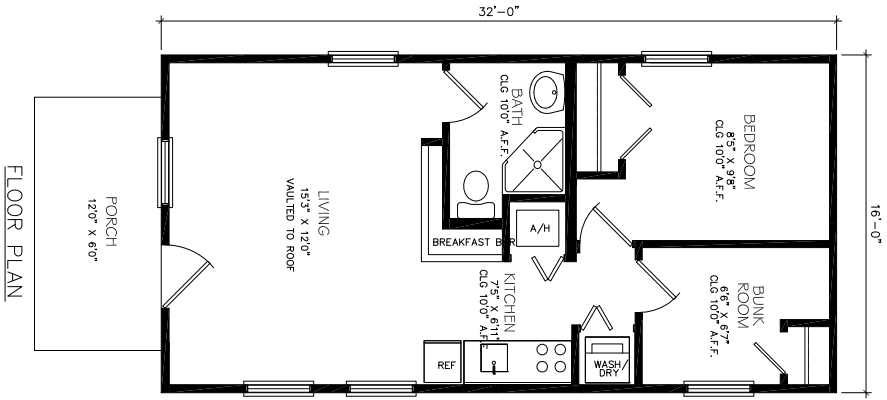

PATRIOT MODEL

AREAS	
LIVING AREA	512 S.F.
PORCH	72 S.F.
TOTAL UNDER ROOF	584 S.F.

EXTERIOR WALL HEIGHT: 10'
ROOF PITCH: 8/12